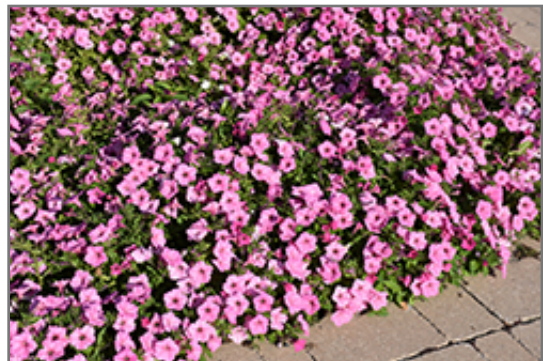

*Easy Wave Pink Passion Petunia in bloom
Photo courtesy of NetPS Plant Finder*

We are so proud of the nursery stock that we have carefully selected for superior quality and performance, WE GUARANTEE ALL TREES, SHRUBS, EVERGREENS FOR 2 YEARS, AND ROSES FOR 1 YEAR!