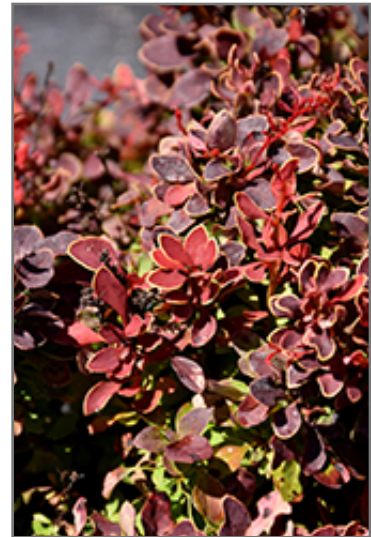

2727 Eaton Road
(920) 884-2255

Kimberly

710 Cobblestone Lane
(920) 687-5013

Golden Ruby Barberry
Berberis thunbergii 'Goruzam'

Height: 24 inches

Spread: 24 inches

Sunlight: ☐ ☒

Hardiness Zone: 4

Description:

A beautiful shrub for bringing color into the landscape; striking coral red foliage that develops a golden edge at maturity, finally turning to brilliant yellow in fall, also has attractive flowers and showy red fruits after the leaves fall

Ornamental Features

Golden Ruby Barberry is primarily grown for its highly ornamental fruit. The fruits are showy crimson drupes carried in abundance from early to late fall. It has attractive coral-pink foliage edged in gold. The oval leaves are highly ornamental and turn an outstanding yellow in the fall. It features tiny clusters of yellow flowers hanging below the branches in mid spring.

Landscape Attributes

Golden Ruby Barberry is a dense multi-stemmed deciduous shrub with a more or less rounded form. Its relatively fine texture sets it apart from other landscape plants with less refined foliage.

This is a relatively low maintenance shrub, and can be pruned at anytime. Deer don't particularly care for this plant and will usually leave it alone in favor of tastier treats. Gardeners should be aware of the following characteristic(s) that may warrant special consideration;

- Spiny

Golden Ruby Barberry is recommended for the following landscape applications;

Golden Ruby Barberry foliage
Photo courtesy of NetPS Plant Finder