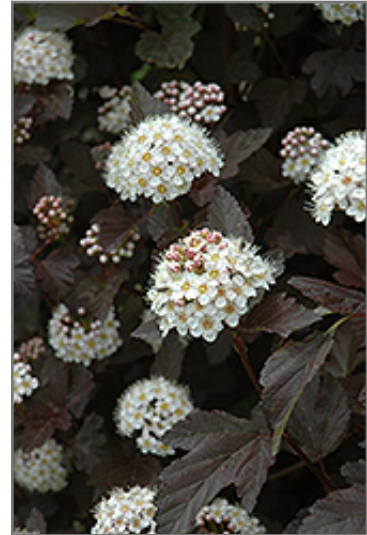

Spread: 8 feet

Sunlight:

Hardiness Zone: 2

Other Names: Eastern Ninebark

**Description:**

A large spreading shrub with intensely purple leaves all season long, small white flowers followed by pretty reddish fruit which show well against the foliage, and interesting peeling papery bark; extremely tough and durable, makes a superb color accent

**Ornamental Features**

Diablo Ninebark features showy clusters of white flowers at the ends of the branches from late spring to early summer, which emerge from distinctive pink flower buds. It has attractive deep purple deciduous foliage which emerges burgundy in spring. The serrated lobed leaves are highly ornamental and turn an outstanding red in the fall. It features abundant showy red capsules from early to mid fall. The peeling tan bark adds an interesting dimension to the landscape.

**Landscape Attributes**

Diablo Ninebark is a multi-stemmed deciduous shrub with an upright spreading habit of growth. Its relatively coarse texture can be used to stand it apart from other landscape plants with finer foliage.