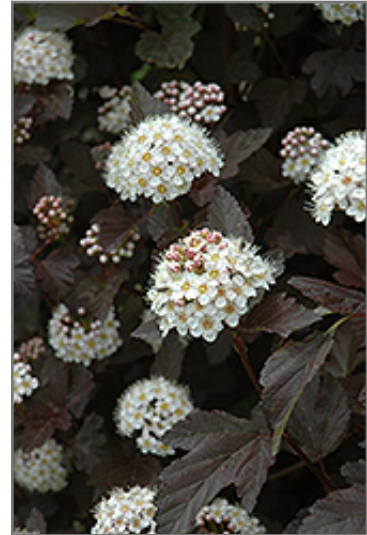

Sunlight:

Hardiness Zone: 2

Other Names: Eastern Ninebark

Description:

A large spreading shrub with intensely purple leaves all season long, small white flowers followed by pretty reddish fruit which show well against the foliage, and interesting peeling papery bark; extremely tough and durable, makes a superb color accent

Ornamental Features

Diablo Ninebark features showy clusters of white flowers at the ends of the branches from late spring to early summer, which emerge from distinctive pink flower buds. It has attractive deep purple deciduous foliage which emerges burgundy in spring. The serrated lobed leaves are highly ornamental and turn an outstanding red in the fall. It features abundant showy red capsules from early to mid fall. The peeling tan bark adds an interesting dimension to the landscape.

Landscape Attributes

Diablo Ninebark is a multi-stemmed deciduous shrub with an upright spreading habit of growth. Its relatively coarse texture can be used to stand it apart from other landscape plants with finer foliage.