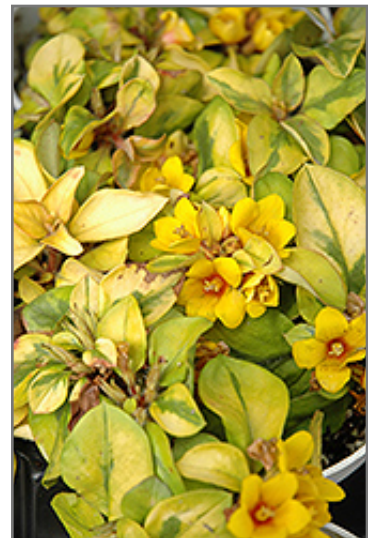

Walkabout Sunset Loosestrife flowers
Photo courtesy of NetPS Plant Finder

We are so proud of the nursery stock that we have carefully selected for superior quality and performance, WE GUARANTEE ALL TREES, SHRUBS, EVERGREENS FOR 2 YEARS, AND ROSES FOR 1 YEAR!