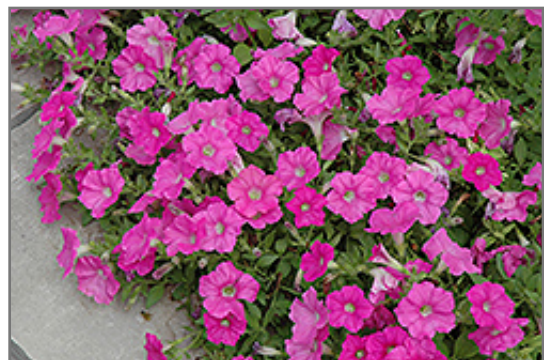

*Easy Wave Pink Petunia flowers
Photo courtesy of NetPS Plant Finder*

We are so proud of the nursery stock that we have carefully selected for superior quality and performance, WE GUARANTEE ALL TREES, SHRUBS, EVERGREENS FOR 2 YEARS, AND ROSES FOR 1 YEAR!