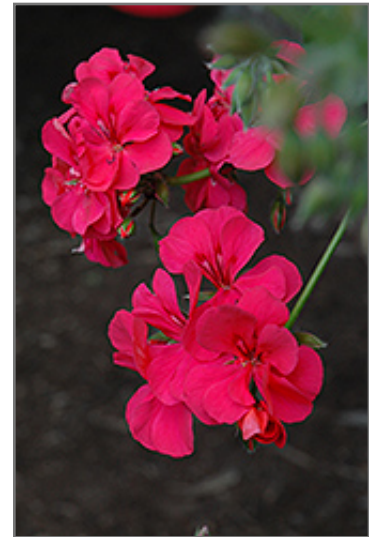

Germantown

W184 N9676 Appleton
(262) 253-1147

Oconomowoc

1570 Unity Drive
(262) 560-4191

Bellevue

2727 Eaton Road
(920) 884-2255

Kimberly

710 Cobblestone Lane
(920) 687-5013

Precision Dark Salmon Ivy Leaf Geranium

Pelargonium peltatum 'Precision Dark Salmon'

Height: 12 inches

Spread: 18 inches

Spacing: 15 inches

Sunlight: ☉ ●

Hardiness Zone: (annual)

Group/Class: Precision Series

Ornamental Features

Precision Dark Salmon Ivy Leaf Geranium features bold clusters of lightly-scented salmon flowers at the ends of the stems from late spring to early fall. The flowers are excellent for cutting. Its serrated pointy palmate leaves remain green in color throughout the year.

Landscape Attributes

Precision Dark Salmon Ivy Leaf Geranium is an herbaceous annual with a trailing habit of growth, eventually spilling over the edges of hanging baskets and containers. Its medium texture blends into the garden, but can always be balanced by a couple of finer or coarser plants for an effective composition.

This plant will require occasional maintenance and upkeep. Trim off the flower heads after they fade and die to encourage more blooms late into the season. It has no significant negative characteristics.

Precision Dark Salmon Ivy Leaf Geranium is recommended for the following landscape applications;

- Mass Planting
- Border Edging
- General Garden Use
- Container Planting
- Hanging Baskets

Precision Dark Salmon Ivy Leaf Geranium flowers
Photo courtesy of NetPS Plant Finder

We are so proud of the nursery stock that we have carefully selected for superior quality and performance, WE GUARANTEE ALL TREES, SHRUBS, EVERGREENS FOR 2 YEARS, AND ROSES FOR 1 YEAR!