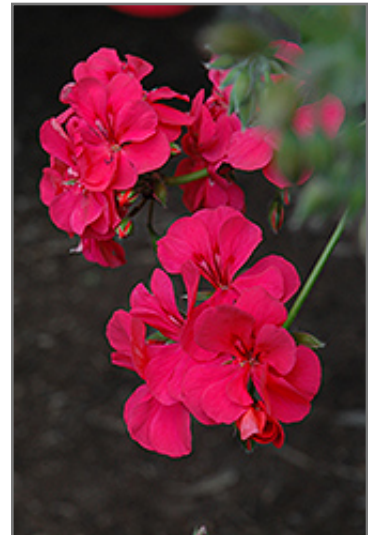

Germantown

W184 N9676 Appleton
(262) 253-1147

Oconomowoc

1570 Unity Drive
(262) 560-4191

Bellevue

2727 Eaton Road
(920) 884-2255

Kimberly

710 Cobblestone Lane
(920) 687-5013

Precision Dark Salmon Ivy Leaf Geranium

Pelargonium peltatum 'Precision Dark Salmon'

Height: 12 inches

Spread: 18 inches

Spacing: 15 inches

Sunlight: ☐ ☒

Hardiness Zone: (annual)

Group/Class: Precision Series

Ornamental Features

Precision Dark Salmon Ivy Leaf Geranium features bold clusters of lightly-scented salmon flowers at the ends of the stems from late spring to early fall. The flowers are excellent for cutting. Its serrated pointy palmate leaves remain green in color throughout the year.

Landscape Attributes

Precision Dark Salmon Ivy Leaf Geranium is an herbaceous annual with a trailing habit of growth, eventually spilling over the edges of hanging baskets and containers. Its medium texture blends into the garden, but can always be balanced by a couple of finer or coarser plants for an effective composition.

This plant will require occasional maintenance and upkeep. Trim off the flower heads after they fade and die to encourage more blooms late into the season. It has no significant negative characteristics.

Precision Dark Salmon Ivy Leaf Geranium is recommended for the following landscape applications;

- Mass Planting
- Border Edging
- General Garden Use
- Container Planting
- Hanging Baskets

Precision Dark Salmon Ivy Leaf Geranium flowers
Photo courtesy of NetPS Plant Finder

We are so proud of the nursery stock that we have carefully selected for superior quality and performance, WE GUARANTEE ALL TREES, SHRUBS, EVERGREENS FOR 2 YEARS, AND ROSES FOR 1 YEAR!