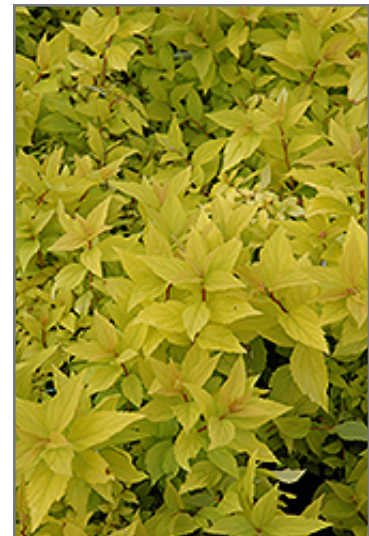

Goldmound Spirea foliage
Photo courtesy of NetPS Plant Finder

We are so proud of the nursery stock that we have carefully selected for superior quality and performance, WE GUARANTEE ALL TREES, SHRUBS, EVERGREENS FOR 2 YEARS, AND ROSES FOR 1 YEAR!