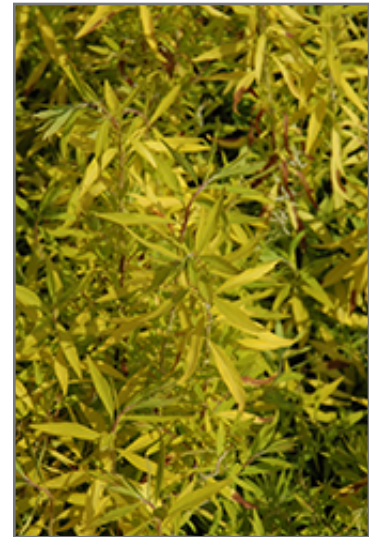

Big Bend

571 W23445 National
(262) 662-5800

Kenosha

6300 Green Bay Road
(262) 605-0280

Germantown

W184 N9676 Appleton
(262) 253-1147

Oconomowoc

1570 Unity Drive
(262) 560-4191

Bellevue

2727 Eaton Road
(920) 884-2255

Kimberly

710 Cobblestone Lane
(920) 687-5013

This is a high maintenance shrub that will require regular care and upkeep, and should only be pruned after flowering to avoid removing any of the current season's flowers. It is a good choice for attracting butterflies to your yard, but is not particularly attractive to deer who tend to leave it alone in favor of tastier treats. It has no significant negative characteristics.

Mellow Yellow Spirea is recommended for the following landscape applications;

- Accent
- Mass Planting
- General Garden Use

Planting & Growing

Mellow Yellow Spirea will grow to be about 4 feet tall at maturity, with a spread of 4 feet. It tends to fill out right to the ground and therefore doesn't necessarily require facer plants in front. It grows at a medium rate, and under ideal conditions can be expected to live for approximately 20 years.

This shrub should only be grown in full sunlight. It prefers to grow in average to moist conditions, and shouldn't be allowed to dry out. It is not particular as to soil type or pH. It is highly tolerant of urban pollution and will even thrive in inner city environments. This is a selected variety of a species not originally from North America.

*Mellow Yellow Spirea foliage
Photo courtesy of NetPS Plant Finder*

***We are so proud of the nursery stock that we have carefully selected for superior quality and performance,
WE GUARANTEE ALL TREES, SHRUBS, EVERGREENS FOR 2 YEARS, AND ROSES FOR 1 YEAR!***