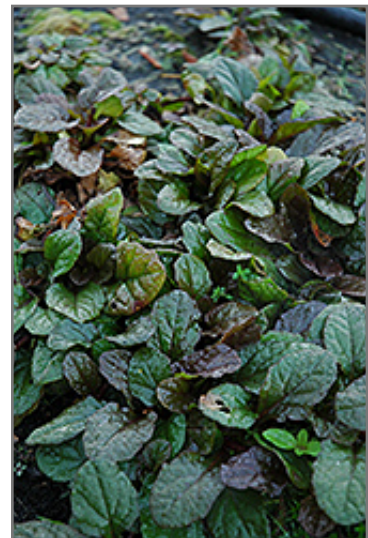

Flower Height: 8 inches

Spread: 18 inches

Sunlight: ● ●

Hardiness Zone: 4

Other Names: Carpet Bugle

Description:

A vigorous, low growing and spreading selection that features beautiful bronze tinged, green foliage; blue flower spikes appear in the spring and into the early summer; heat tolerant and low maintenance; deadhead spent flowers

Ornamental Features

Bronze Beauty Bugleweed's attractive small crinkled round leaves remain forest green in color with prominent coppery-bronze tips throughout the year on a plant with a spreading habit of growth. It features subtle spikes of sky blue flowers rising above the foliage from mid to late spring.

Landscape Attributes

Bronze Beauty Bugleweed is a dense herbaceous evergreen perennial with a ground-hugging habit of growth. Its medium texture blends into the garden, but can always be balanced by a couple of finer or coarser plants for an effective composition.

*Bronze Beauty Bugleweed flowers
Photo courtesy of NetPS Plant Finder*

*Bronze Beauty Bugleweed foliage
Photo courtesy of NetPS Plant Finder*

***We are so proud of the nursery stock that we have carefully selected for superior quality and performance,
WE GUARANTEE ALL TREES, SHRUBS, EVERGREENS FOR 2 YEARS, AND ROSES FOR 1 YEAR!***