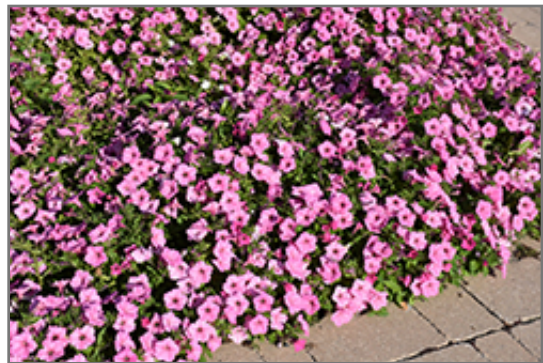

*Easy Wave Pink Passion Petunia in bloom
Photo courtesy of NetPS Plant Finder*

We are so proud of the nursery stock that we have carefully selected for superior quality and performance, WE GUARANTEE ALL TREES, SHRUBS, EVERGREENS FOR 2 YEARS, AND ROSES FOR 1 YEAR!