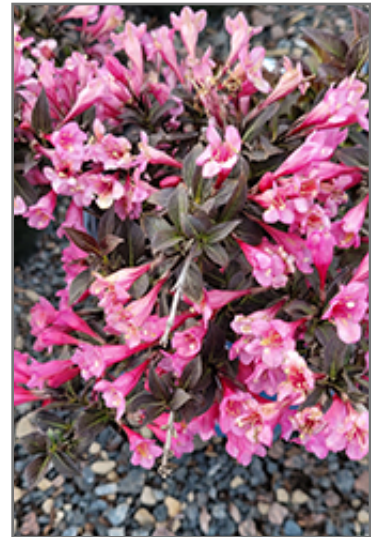

1570 Unity Drive
(262) 560-4191

Bellevue

2727 Eaton Road
(920) 884-2255

Kimberly

710 Cobblestone Lane
(920) 687-5013

Date Night™ Stunner™ Weigela
Weigela florida 'Spring 2'

Height: 3 feet

Spread: 4 feet

Sunlight: ○

Hardiness Zone: 4

Group/Class: Date Night Series

Description:

A magnificent, late spring blooming shrub, smothered in showy light pink trumpet shaped flowers; attracts hummingbirds; intriguing, dark plum-green foliage stands out in the landscape; excellent in groupings; needs full sun

Ornamental Features

Date Night Stunner Weigela is covered in stunning clusters of pink trumpet-shaped flowers along the branches from late spring to mid summer. It has attractive grayish green-variegated plum purple foliage with hints of coppery-bronze. The pointy leaves are highly ornamental but do not develop any appreciable fall color.

Landscape Attributes

Date Night Stunner Weigela is a multi-stemmed deciduous shrub with a mounded form. Its relatively coarse texture can be used to stand it apart from other landscape plants with finer foliage.

This shrub will require occasional maintenance and upkeep, and should only be pruned after flowering to avoid removing any of the current season's flowers. It is a good choice for attracting hummingbirds to your yard. It has no significant negative characteristics.

Date Night Stunner Weigela is recommended for the following landscape applications;

Date Night Stunner Weigela flowers
Photo courtesy of NetPS Plant Finder