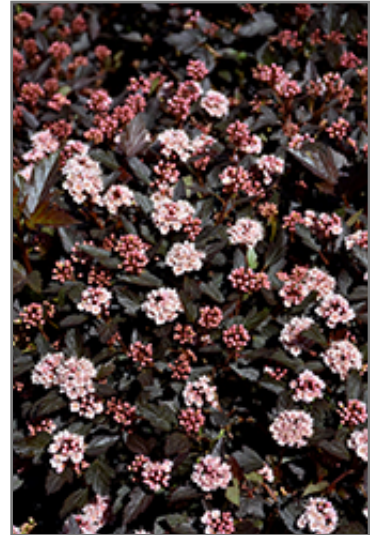

Germantown

W184 N9676 Appleton
(262) 253-1147

Oconomowoc

1570 Unity Drive
(262) 560-4191

Bellevue

2727 Eaton Road
(920) 884-2255

Kimberly

710 Cobblestone Lane
(920) 687-5013

Little Joker® Ninebark
Physocarpus opulifolius 'Hoogi021'

Height: 24 inches

Spread: 18 inches

Sunlight: ☐ ☒

Hardiness Zone: 2

Other Names: Eastern Ninebark

Description:

A very compact shrub with burgundy leaves; features small pinkish-white spirea-like flowers followed by subtle reddish fruit, and interesting peeling papery bark; extremely tough and durable, good for small spaces or border fronts

Ornamental Features

Little Joker Ninebark features showy clusters of white flowers with shell pink overtones at the ends of the branches from early to mid summer, which emerge from distinctive coral-pink flower buds. It has burgundy foliage with hints of deep purple. The small serrated lobed leaves turn deep purple in fall. It produces red capsules from early to mid fall. The dark red stems can be quite attractive.

Landscape Attributes

Little Joker Ninebark is a dense multi-stemmed deciduous shrub with a mounded form. Its relatively fine texture sets it apart from other landscape plants with less refined foliage.

This shrub will require occasional maintenance and upkeep, and can be pruned at anytime. It has no significant negative characteristics.

Little Joker Ninebark is recommended for the following landscape applications;

Little Joker Ninebark flowers
Photo courtesy of NetPS Plant Finder