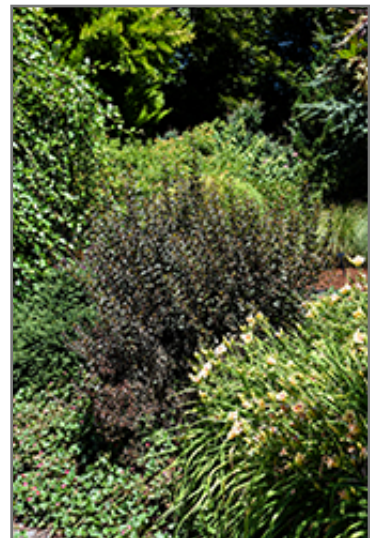

Little Joker Ninebark
Photo courtesy of NetPS Plant Finder

We are so proud of the nursery stock that we have carefully selected for superior quality and performance, WE GUARANTEE ALL TREES, SHRUBS, EVERGREENS FOR 2 YEARS, AND ROSES FOR 1 YEAR!