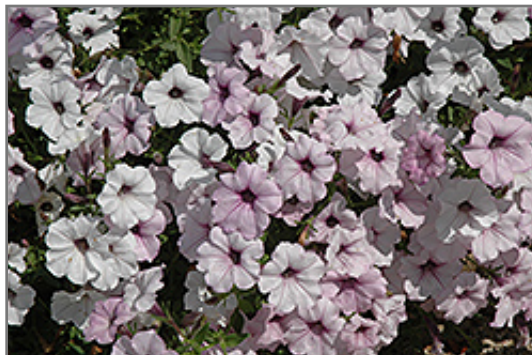

Oconomowoc

1570 Unity Drive
(262) 560-4191

Bellevue

2727 Eaton Road
(920) 884-2255

Kimberly

710 Cobblestone Lane
(920) 687-5013

Tidal Wave Silver Petunia

Petunia 'Tidal Wave Silver'

Height: 18 inches

Spread: 4 feet

Spacing: 3 feet

Sunlight: ☐

Hardiness Zone: (annual)

Group/Class: Tidal Wave Series

Ornamental Features

Tidal Wave Silver Petunia is clothed in stunning silver trumpet-shaped flowers with deep purple centers at the ends of the stems from mid spring to late summer. Its pointy leaves remain green in color throughout the season.

Landscape Attributes

Tidal Wave Silver Petunia is a dense herbaceous annual with a trailing habit of growth, eventually spilling over the edges of hanging baskets and containers. Its medium texture blends into the garden, but can always be balanced by a couple of finer or coarser plants for an effective composition.

This plant will require occasional maintenance and upkeep. Trim off the flower heads after they fade and die to encourage more blooms late into the season. It is a good choice for attracting butterflies and hummingbirds to your yard, but is not particularly attractive to deer who tend to leave it alone in favor of tastier treats. It has no significant negative characteristics.

Tidal Wave Silver Petunia is recommended for the following landscape applications;

- Mass Planting
- Border Edging
- General Garden Use
- Container Planting
- Hanging Baskets

*Tidal Wave Silver Petunia flowers
Photo courtesy of NetPS Plant Finder*

We are so proud of the nursery stock that we have carefully selected for superior quality and performance, WE GUARANTEE ALL TREES, SHRUBS, EVERGREENS FOR 2 YEARS, AND ROSES FOR 1 YEAR!