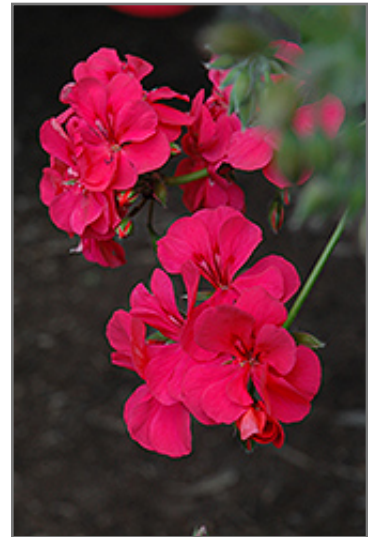

Germantown

W184 N9676 Appleton
(262) 253-1147

Oconomowoc

1570 Unity Drive
(262) 560-4191

Bellevue

2727 Eaton Road
(920) 884-2255

Kimberly

710 Cobblestone Lane
(920) 687-5013

Precision Dark Salmon Ivy Leaf Geranium

Pelargonium peltatum 'Precision Dark Salmon'

Height: 12 inches

Spread: 18 inches

Spacing: 15 inches

Sunlight: ☉ ●

Hardiness Zone: (annual)

Group/Class: Precision Series

Ornamental Features

Precision Dark Salmon Ivy Leaf Geranium features bold clusters of lightly-scented salmon flowers at the ends of the stems from late spring to early fall. The flowers are excellent for cutting. Its serrated pointy palmate leaves remain green in color throughout the year.

Landscape Attributes

Precision Dark Salmon Ivy Leaf Geranium is an herbaceous annual with a trailing habit of growth, eventually spilling over the edges of hanging baskets and containers. Its medium texture blends into the garden, but can always be balanced by a couple of finer or coarser plants for an effective composition.

This plant will require occasional maintenance and upkeep. Trim off the flower heads after they fade and die to encourage more blooms late into the season. It has no significant negative characteristics.

Precision Dark Salmon Ivy Leaf Geranium is recommended for the following landscape applications;

- Mass Planting
- Border Edging
- General Garden Use
- Container Planting
- Hanging Baskets

Precision Dark Salmon Ivy Leaf Geranium flowers
Photo courtesy of NetPS Plant Finder

We are so proud of the nursery stock that we have carefully selected for superior quality and performance, WE GUARANTEE ALL TREES, SHRUBS, EVERGREENS FOR 2 YEARS, AND ROSES FOR 1 YEAR!