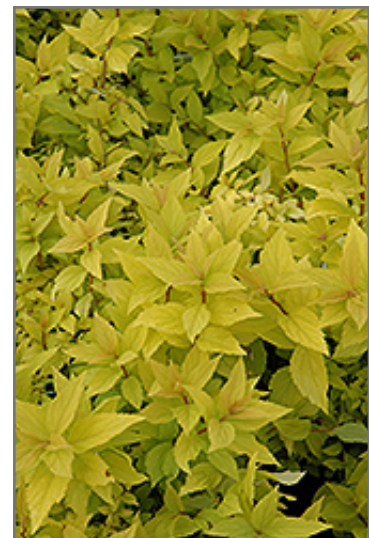

Goldmound Spirea foliage
Photo courtesy of NetPS Plant Finder

We are so proud of the nursery stock that we have carefully selected for superior quality and performance, WE GUARANTEE ALL TREES, SHRUBS, EVERGREENS FOR 2 YEARS, AND ROSES FOR 1 YEAR!