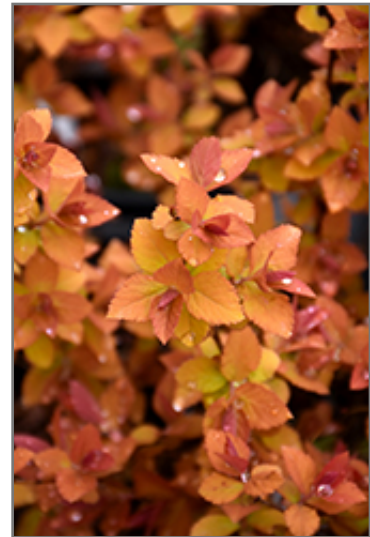

Big Bend

571 W23445 National
(262) 662-5800

Kenosha

6300 Green Bay Road
(262) 605-0280

Germantown

W184 N9676 Appleton
(262) 253-1147

Oconomowoc

1570 Unity Drive
(262) 560-4191

Bellevue

2727 Eaton Road
(920) 884-2255

Kimberly

710 Cobblestone Lane
(920) 687-5013

This shrub will require occasional maintenance and upkeep, and is best pruned in late winter once the threat of extreme cold has passed. It is a good choice for attracting butterflies to your yard, but is not particularly attractive to deer who tend to leave it alone in favor of tastier treats. It has no significant negative characteristics.

Double Play Big Bang Spirea is recommended for the following landscape applications;

- Mass Planting
- General Garden Use
- Groundcover

Planting & Growing

Double Play Big Bang Spirea will grow to be about 3 feet tall at maturity, with a spread of 3 feet. It tends to fill out right to the ground and therefore doesn't necessarily require facer plants in front. It grows at a fast rate, and under ideal conditions can be expected to live for approximately 20 years.

This shrub should only be grown in full sunlight. It prefers to grow in average to moist conditions, and shouldn't be allowed to dry out. It is not particular as to soil type or pH. It is highly tolerant of urban pollution and will even thrive in inner city environments. This is a selected variety of a species not originally from North America.

*Double Play Big Bang Spirea foliage
Photo courtesy of NetPS Plant Finder*

***We are so proud of the nursery stock that we have carefully selected for superior quality and performance,
WE GUARANTEE ALL TREES, SHRUBS, EVERGREENS FOR 2 YEARS, AND ROSES FOR 1 YEAR!***