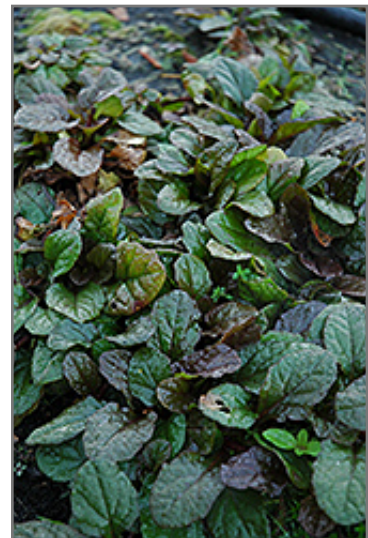

Plant Height: 6 inches

Flower Height: 8 inches

Spread: 18 inches

Sunlight: ● ●

Hardiness Zone: 4

Other Names: Carpet Bugle

**Description:**

A vigorous, low growing and spreading selection that features beautiful bronze tinged, green foliage; blue flower spikes appear in the spring and into the early summer; heat tolerant and low maintenance; deadhead spent flowers

**Ornamental Features**

Bronze Beauty Bugleweed's attractive small crinkled round leaves remain forest green in color with prominent coppery-bronze tips throughout the year on a plant with a spreading habit of growth. It features subtle spikes of sky blue flowers rising above the foliage from mid to late spring.

**Landscape Attributes**

Bronze Beauty Bugleweed is a dense herbaceous evergreen perennial with a ground-hugging habit of growth. Its medium texture blends into the garden, but can always be balanced by a couple of finer or coarser plants for an effective composition.

*Bronze Beauty Bugleweed flowers  
Photo courtesy of NetPS Plant Finder*

*Bronze Beauty Bugleweed foliage  
Photo courtesy of NetPS Plant Finder*

***We are so proud of the nursery stock that we have carefully selected for superior quality and performance,  
WE GUARANTEE ALL TREES, SHRUBS, EVERGREENS FOR 2 YEARS, AND ROSES FOR 1 YEAR!***