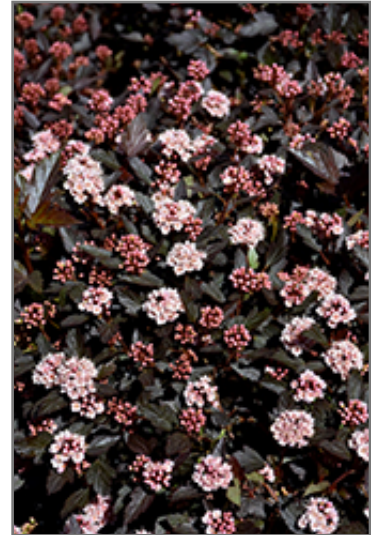

Germantown

W184 N9676 Appleton
(262) 253-1147

Oconomowoc

1570 Unity Drive
(262) 560-4191

Bellevue

2727 Eaton Road
(920) 884-2255

Kimberly

710 Cobblestone Lane
(920) 687-5013

Little Joker® Ninebark
Physocarpus opulifolius 'Hoogi021'

Height: 24 inches

Spread: 18 inches

Sunlight: ☐ ☒

Hardiness Zone: 2

Other Names: Eastern Ninebark

Description:

A very compact shrub with burgundy leaves; features small pinkish-white spirea-like flowers followed by subtle reddish fruit, and interesting peeling papery bark; extremely tough and durable, good for small spaces or border fronts

Ornamental Features

Little Joker Ninebark features showy clusters of white flowers with shell pink overtones at the ends of the branches from early to mid summer, which emerge from distinctive coral-pink flower buds. It has burgundy foliage with hints of deep purple. The small serrated lobed leaves turn deep purple in fall. It produces red capsules from early to mid fall. The dark red stems can be quite attractive.

Landscape Attributes

Little Joker Ninebark is a dense multi-stemmed deciduous shrub with a mounded form. Its relatively fine texture sets it apart from other landscape plants with less refined foliage.

This shrub will require occasional maintenance and upkeep, and can be pruned at anytime. It has no significant negative characteristics.

Little Joker Ninebark is recommended for the following landscape applications;

Little Joker Ninebark flowers
Photo courtesy of NetPS Plant Finder