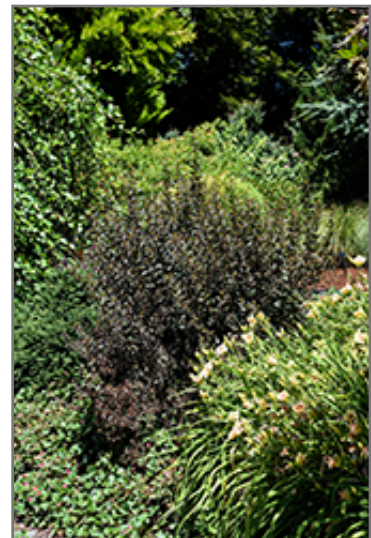

Little Joker Ninebark
Photo courtesy of NetPS Plant Finder

We are so proud of the nursery stock that we have carefully selected for superior quality and performance, WE GUARANTEE ALL TREES, SHRUBS, EVERGREENS FOR 2 YEARS, AND ROSES FOR 1 YEAR!